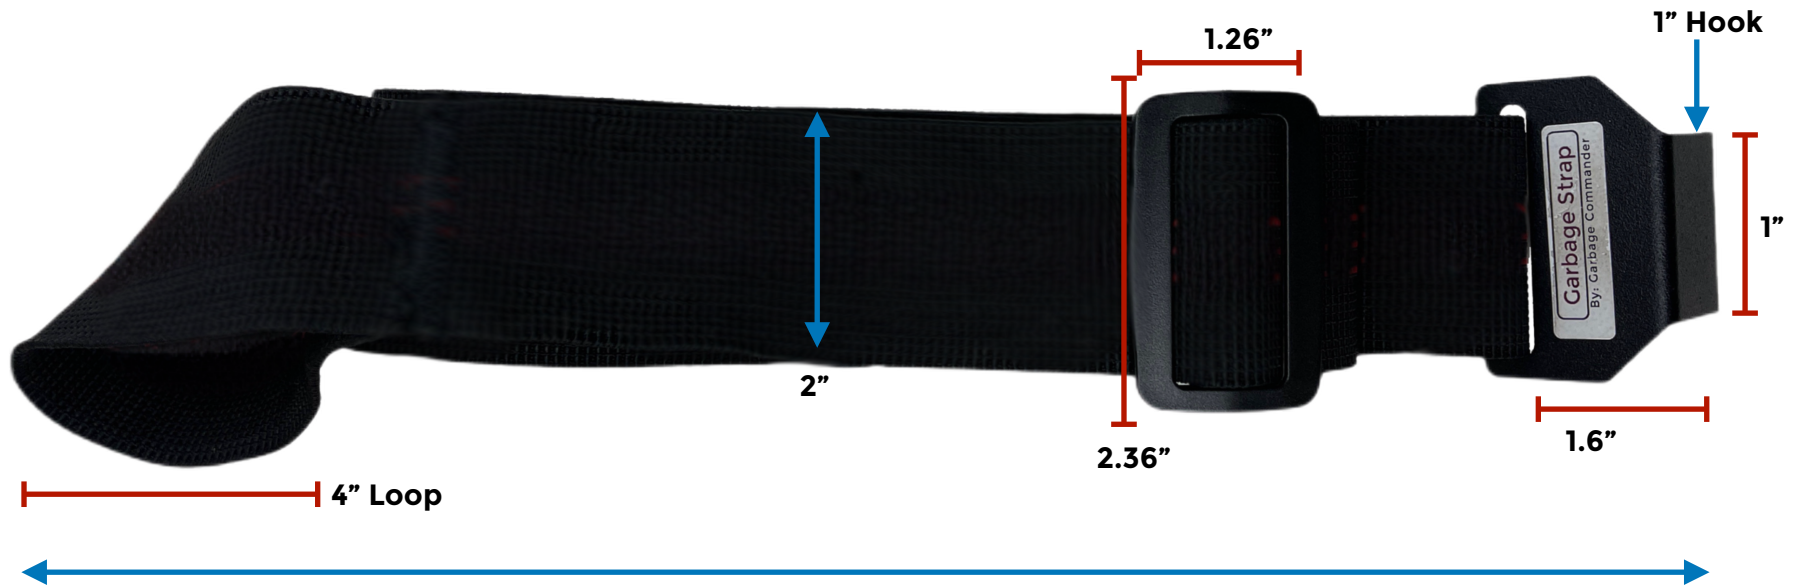

Garbage Strap™ Specifications

The Garbage strap length is Min 30 inches / Max 51 inches.